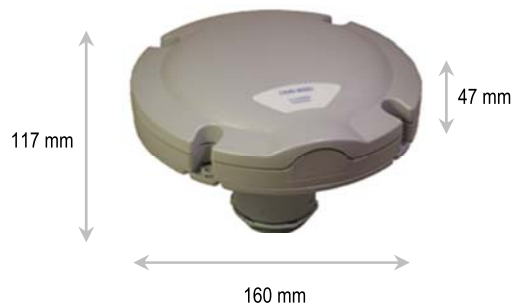

# DMR-800D C1D2

Satellite Communication Terminal

**DMR-800D Class 1 Division 2**

Combining reliable satellite coverage, GPS information and local control interfaces, the DMR-800D Class 1 Division 2 (C1D2) is ideal for monitoring and controlling fixed, portable or mobile assets in hazardous locations around the world.

## SATELLITE COMMUNICATION

Satellite Service	Two-way, IsatM2M
Coverage	Global
From-Mobile Message	Up to 192 bytes
To-Mobile Message	4 alert codes/up to 100 bytes

Typical Latency	<30 seconds
Elevation Angle	0° to +90°